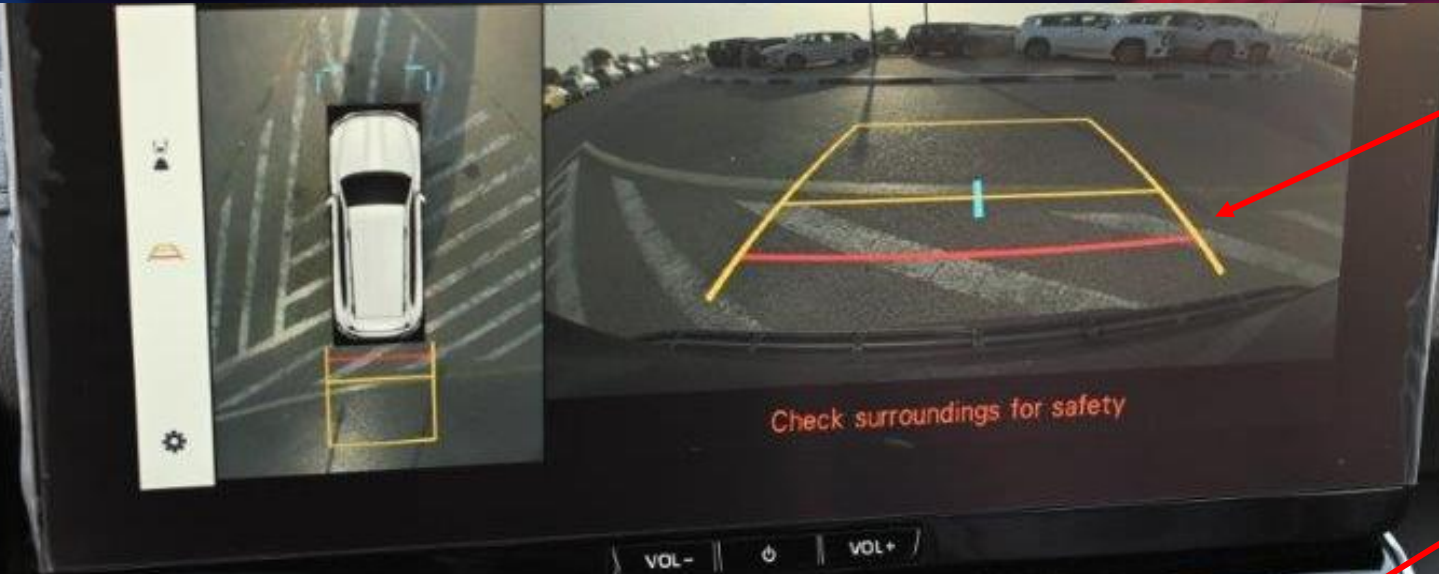

SAHARA MOTORS GROUP

12.3" TOUCH DISPLAY