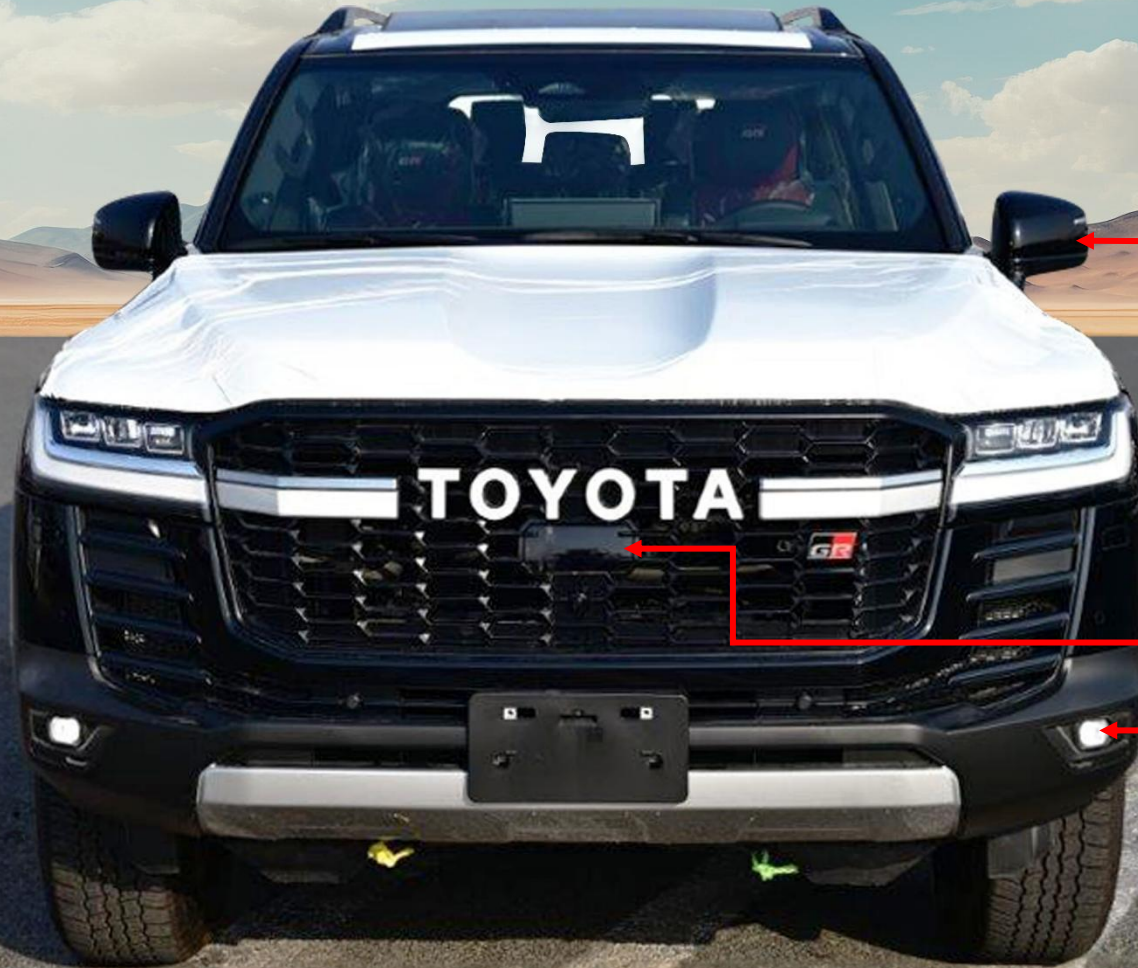

SAHARA MOTORS GROUP

REAR VIEW MIRROR WITH TURN SIGNAL

FRONT CAMERA

LED FOG LAMPS

Sahara Motors (Head Office)

Block 3, Showroom 25, Auto Market, Ras Al Khor, Dubai, United Arab Emirates.

✉ info@saharamotorsuae.com

☎ +971 - 43332623

Sahara Motors FZE

Showroom 19, DUCAMZ, Ras Al Khor, Dubai, United Arab Emirates.

✉ info@saharamotorsfze.com

☎ +971 - 42882430

Sahara Motors (Branch)

25th Floor, Suite #2503, Jafza View 18, Jebel Ali Freezone, Dubai, United Arab Emirates.

✉ info@saharamotorsuae.com

☎ +971 - 43332623

Forex Motors FZCO

Showroom 357, DUCAMZ, Ras Al Khor, Dubai, United Arab Emirates.

✉ info@forexmotorsuae.com

☎ +971 - 43204249

Blitz Motors FZE

Office - C1-1F-SF1858, Ajman Free Zone C1 Building, Ajman, United Arab Emirates.

✉ info@blitzmotorsuae.com

☎ +971 - 544400938